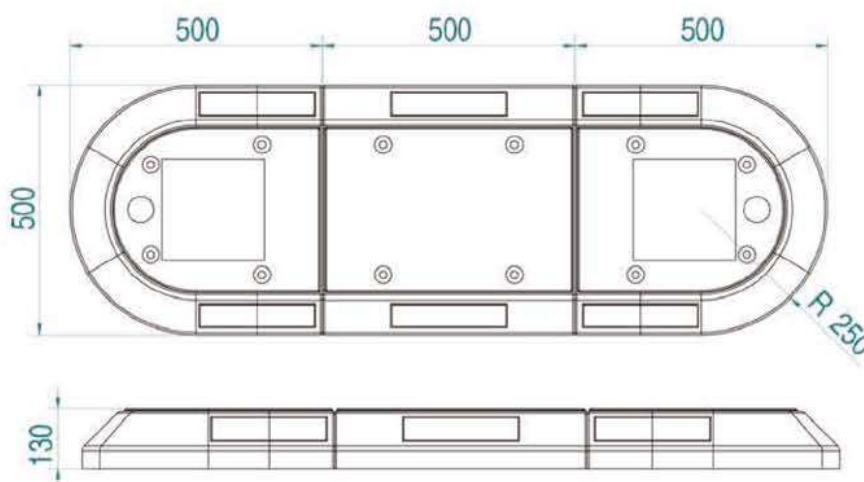

# Consul MINI vejskiler

	Individual elements	Model	Width (mm)	Length (mm)	Height (mm)	Weight (kg)	Mounting elements	Reflective element	Color*
	Corner element	ZAN MINI	500	500	130	3	4	micro-spheres	red or grey
	Internal element	ZAW MINI	500	500	130	5	4	micro-spheres	red or grey

For each element fixing kit

Tolerance of dimensions and weight +/- 2%

\* For large projects possibility of different color version